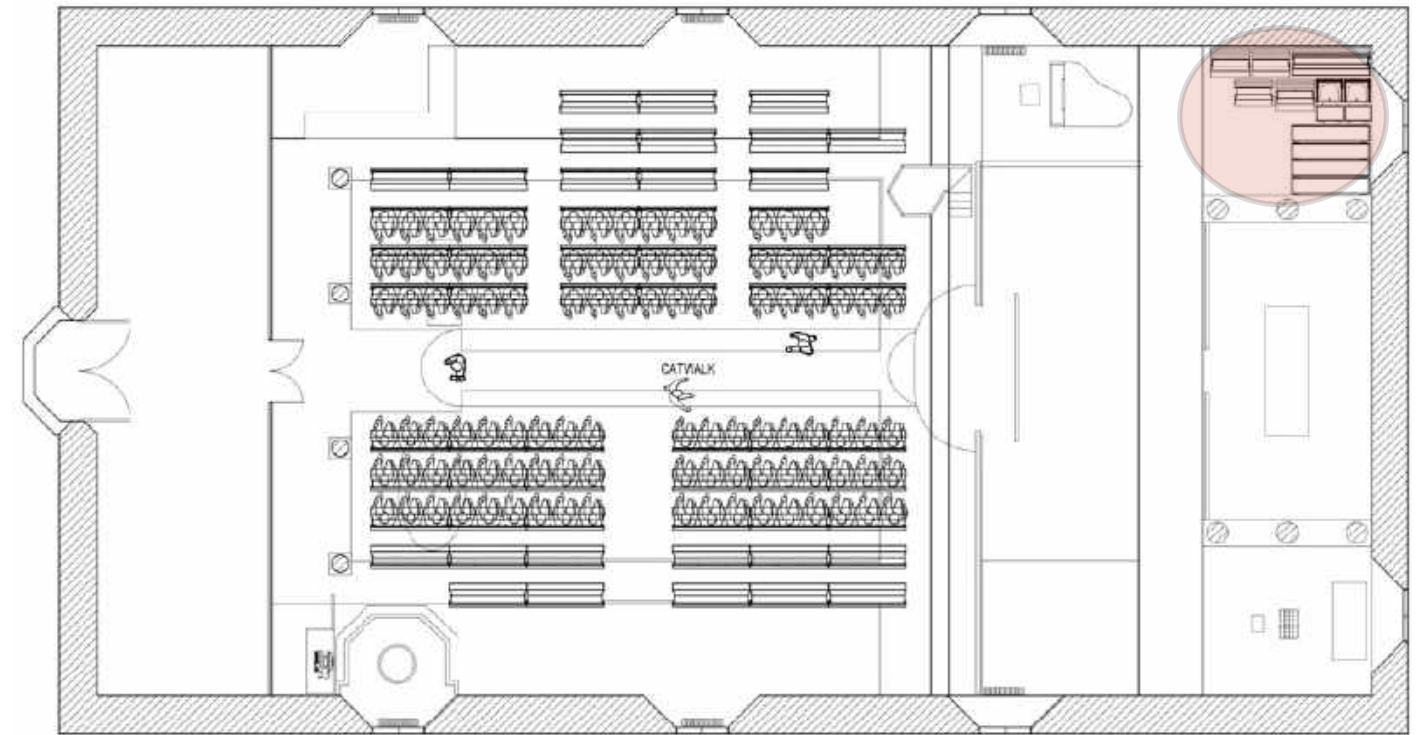

Fashion show (e.g. during London Fashion Week)

50 benches stacked behind one row, laid out for elderly or infirm - this could be split between the South and North side