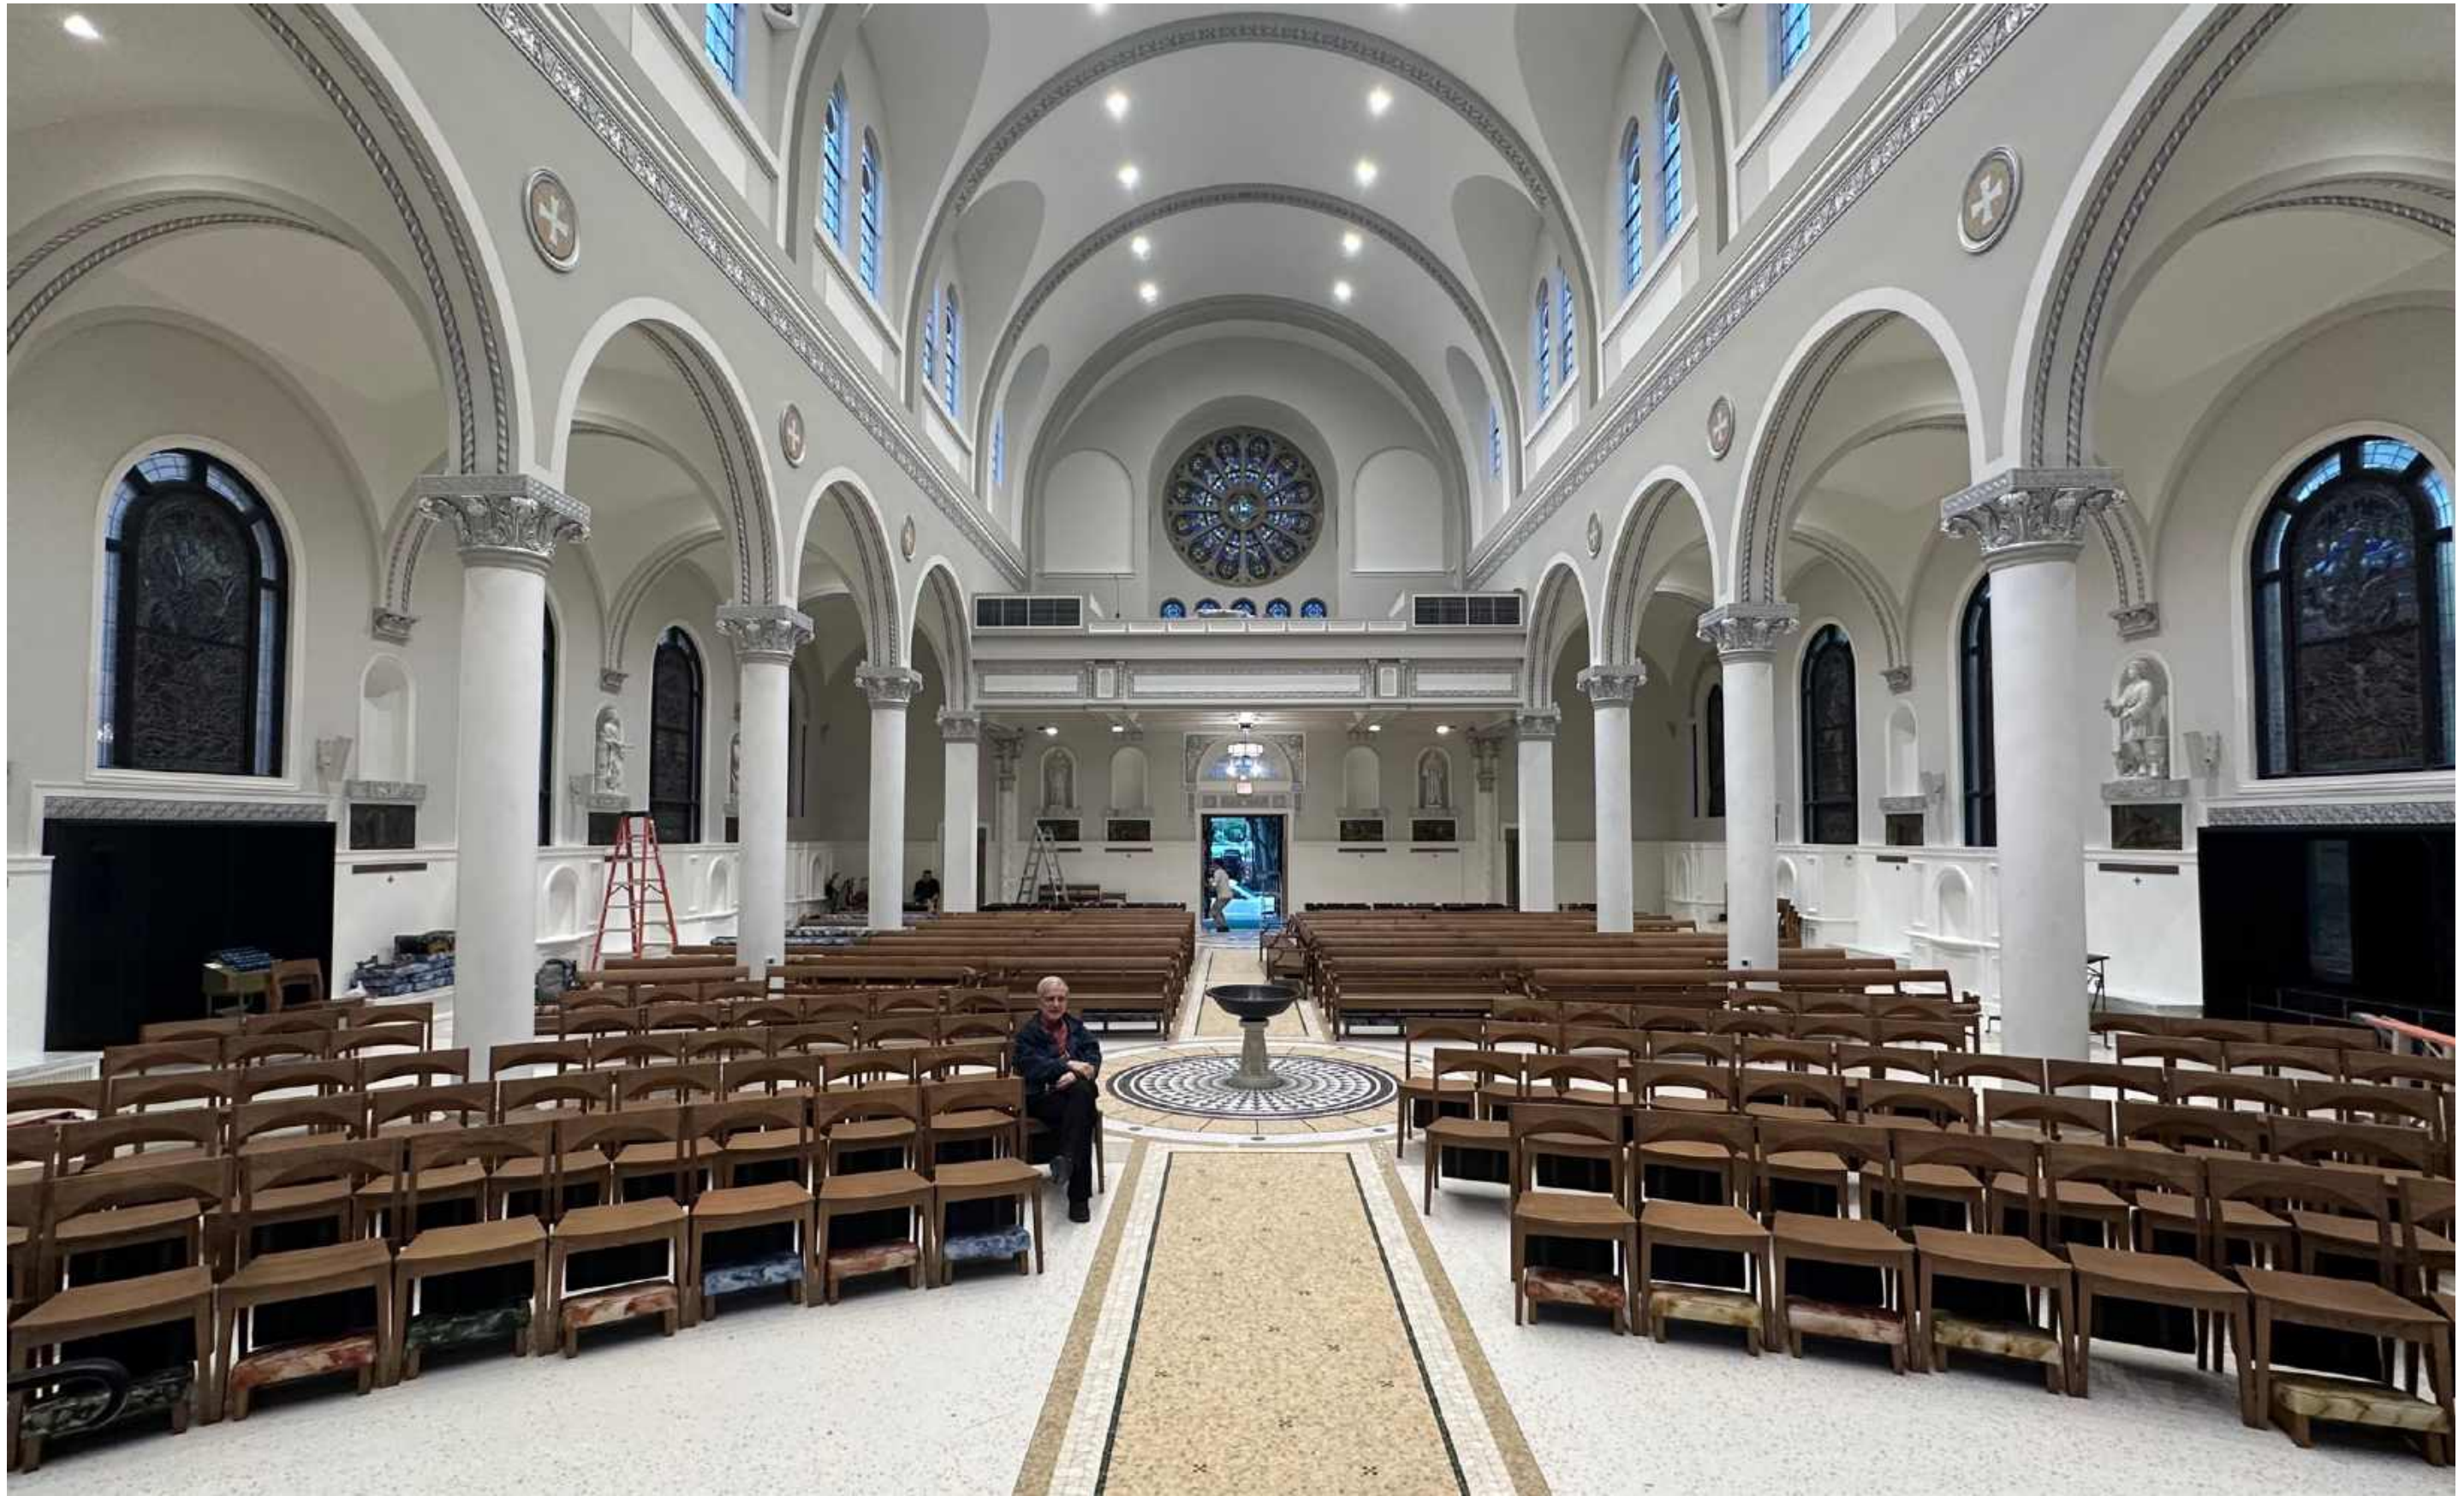

Dedication service
St Thomas & St Edmund, Salisbury

Centennial re-ordering scheme

The Shrine of Our Lady of Pompeii, Chicago (May 2026)

© Luke Hughes Designs Ltd 2026

© Luke Hughes Designs Ltd 2026

Completion (looking East)
Shrine of Our Lady of Pompeii, Chicago