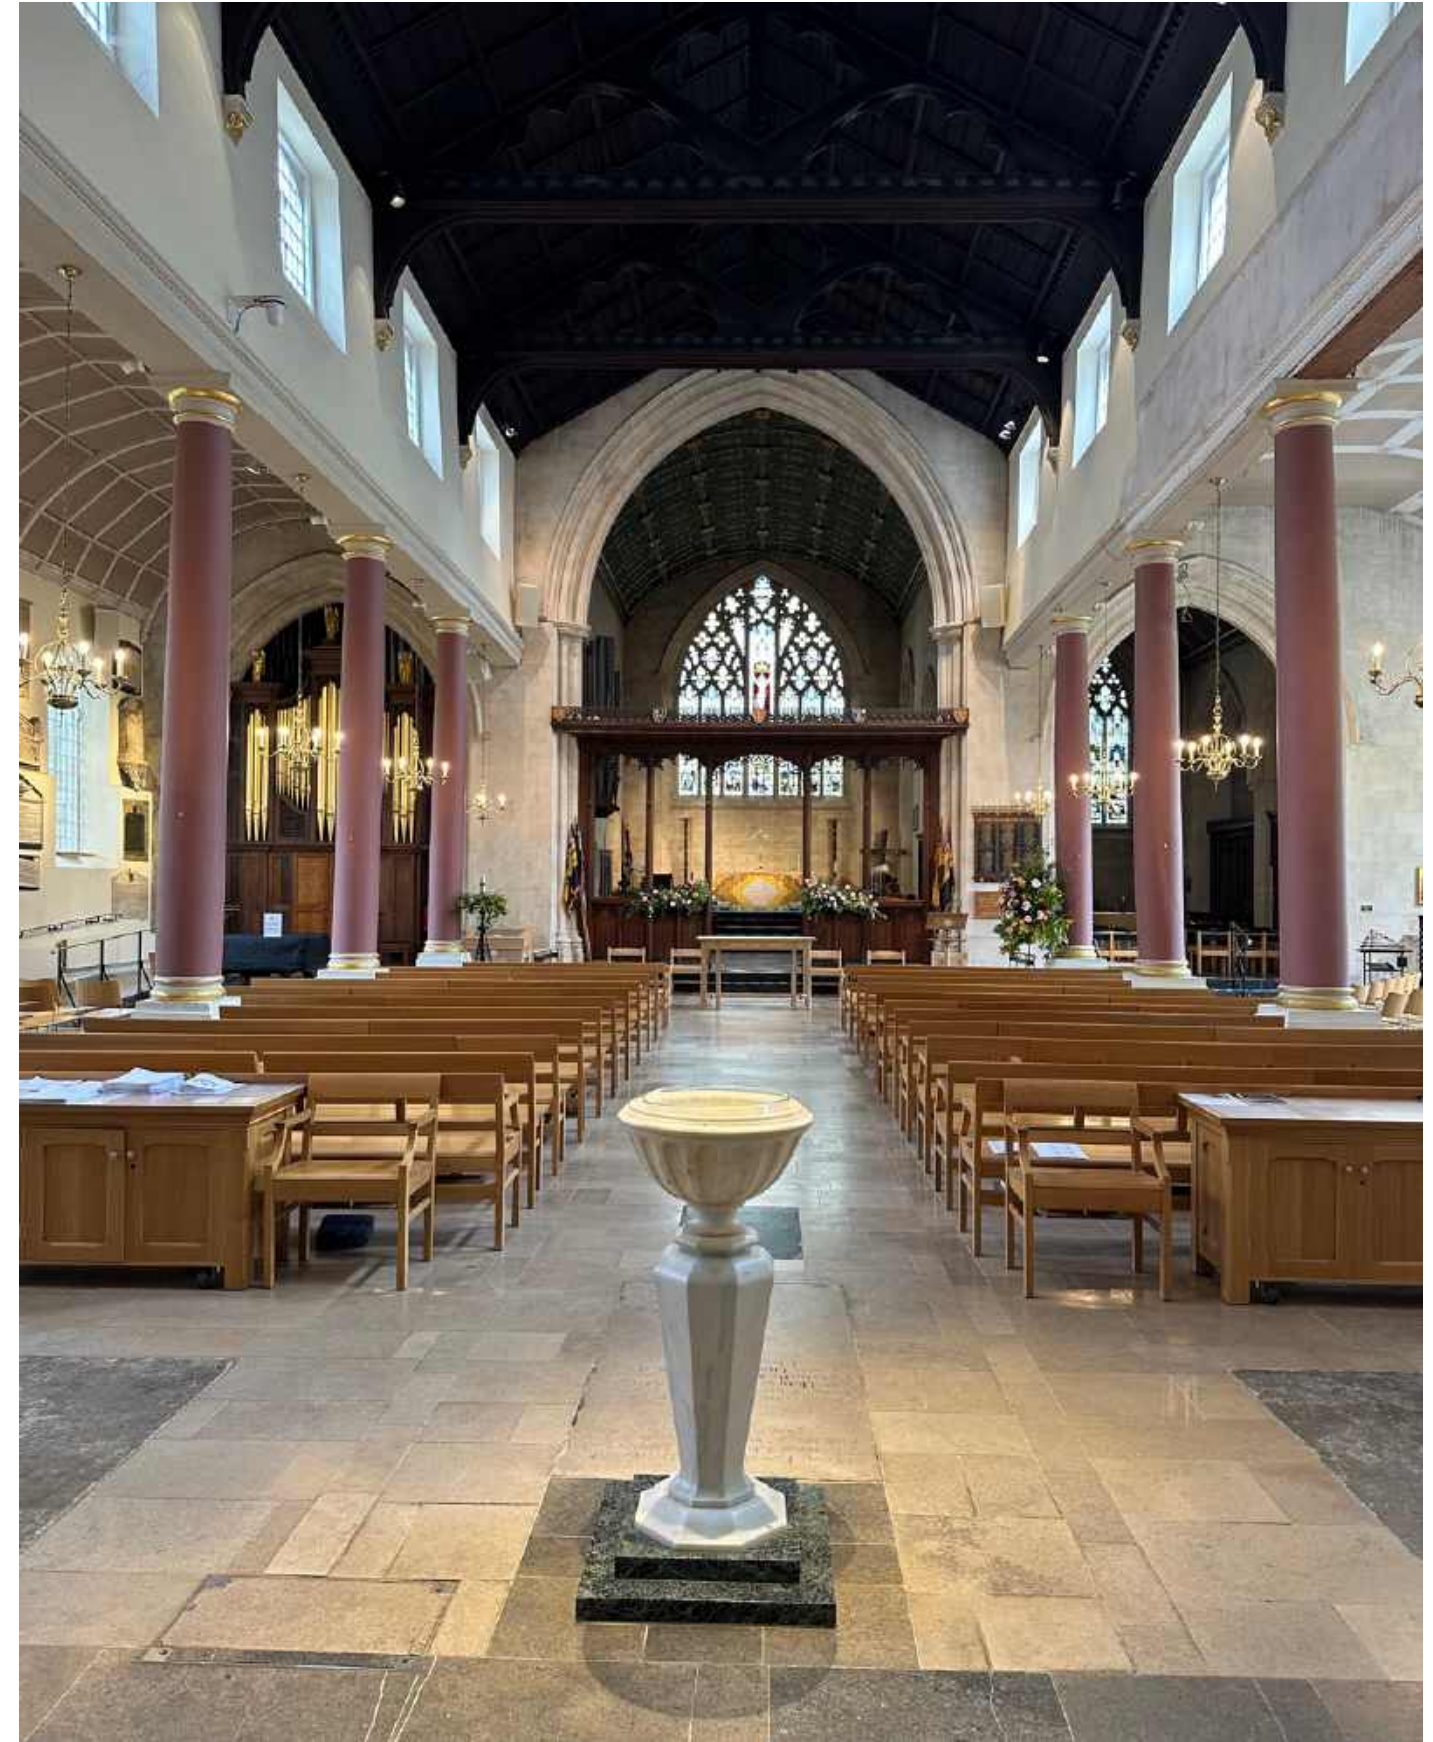

Reordering scheme (2026)

St Mary Magdalene, Richmond

© Luke Hughes Designs Ltd 2026

Looking East
St Mary Magdalene, Richmond

© Luke Hughes Designs Ltd 2026

Clergy seats, prayer-desk, altar etc.

St Mary Magdalene, Richmond