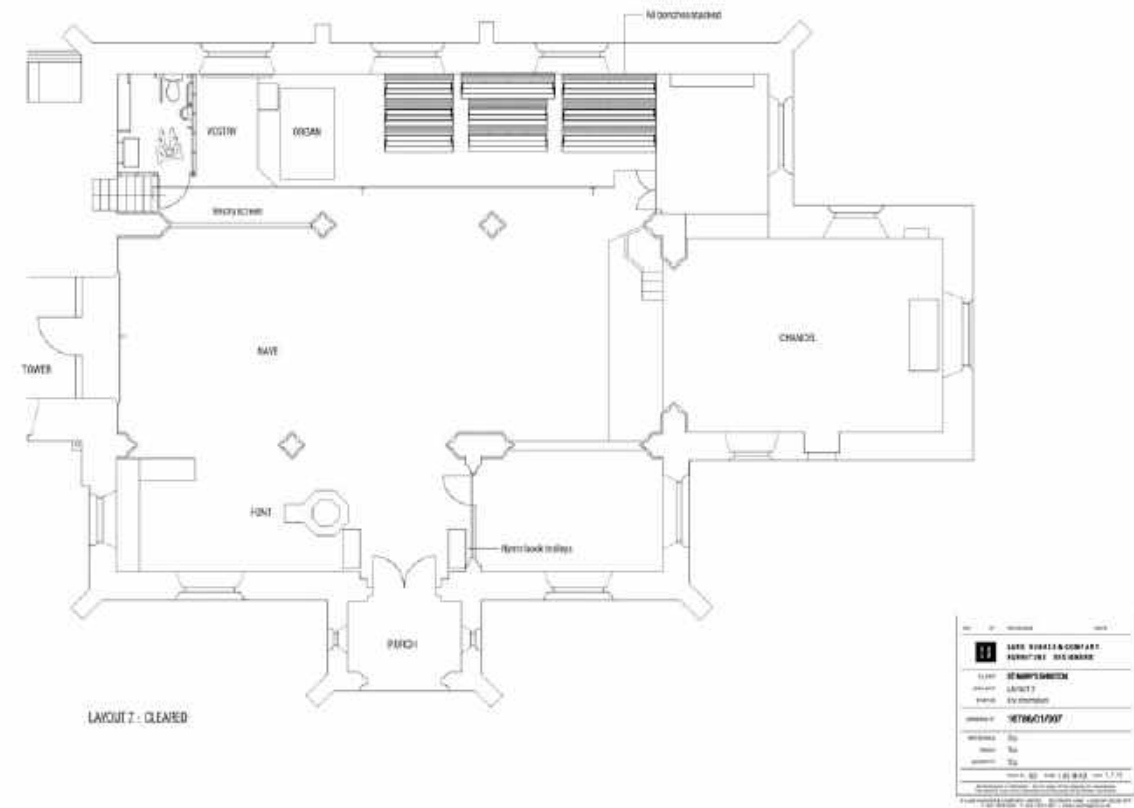

Chapel of St John, Tower of London

President's chair

Chapel of St John, Tower of London

20

© Luke Hughes Designs Ltd 2026

Re-seating (2012) St Mary's, Shroton

© Luke Hughes Designs Ltd 2026

Before
St Mary's Shroton
22