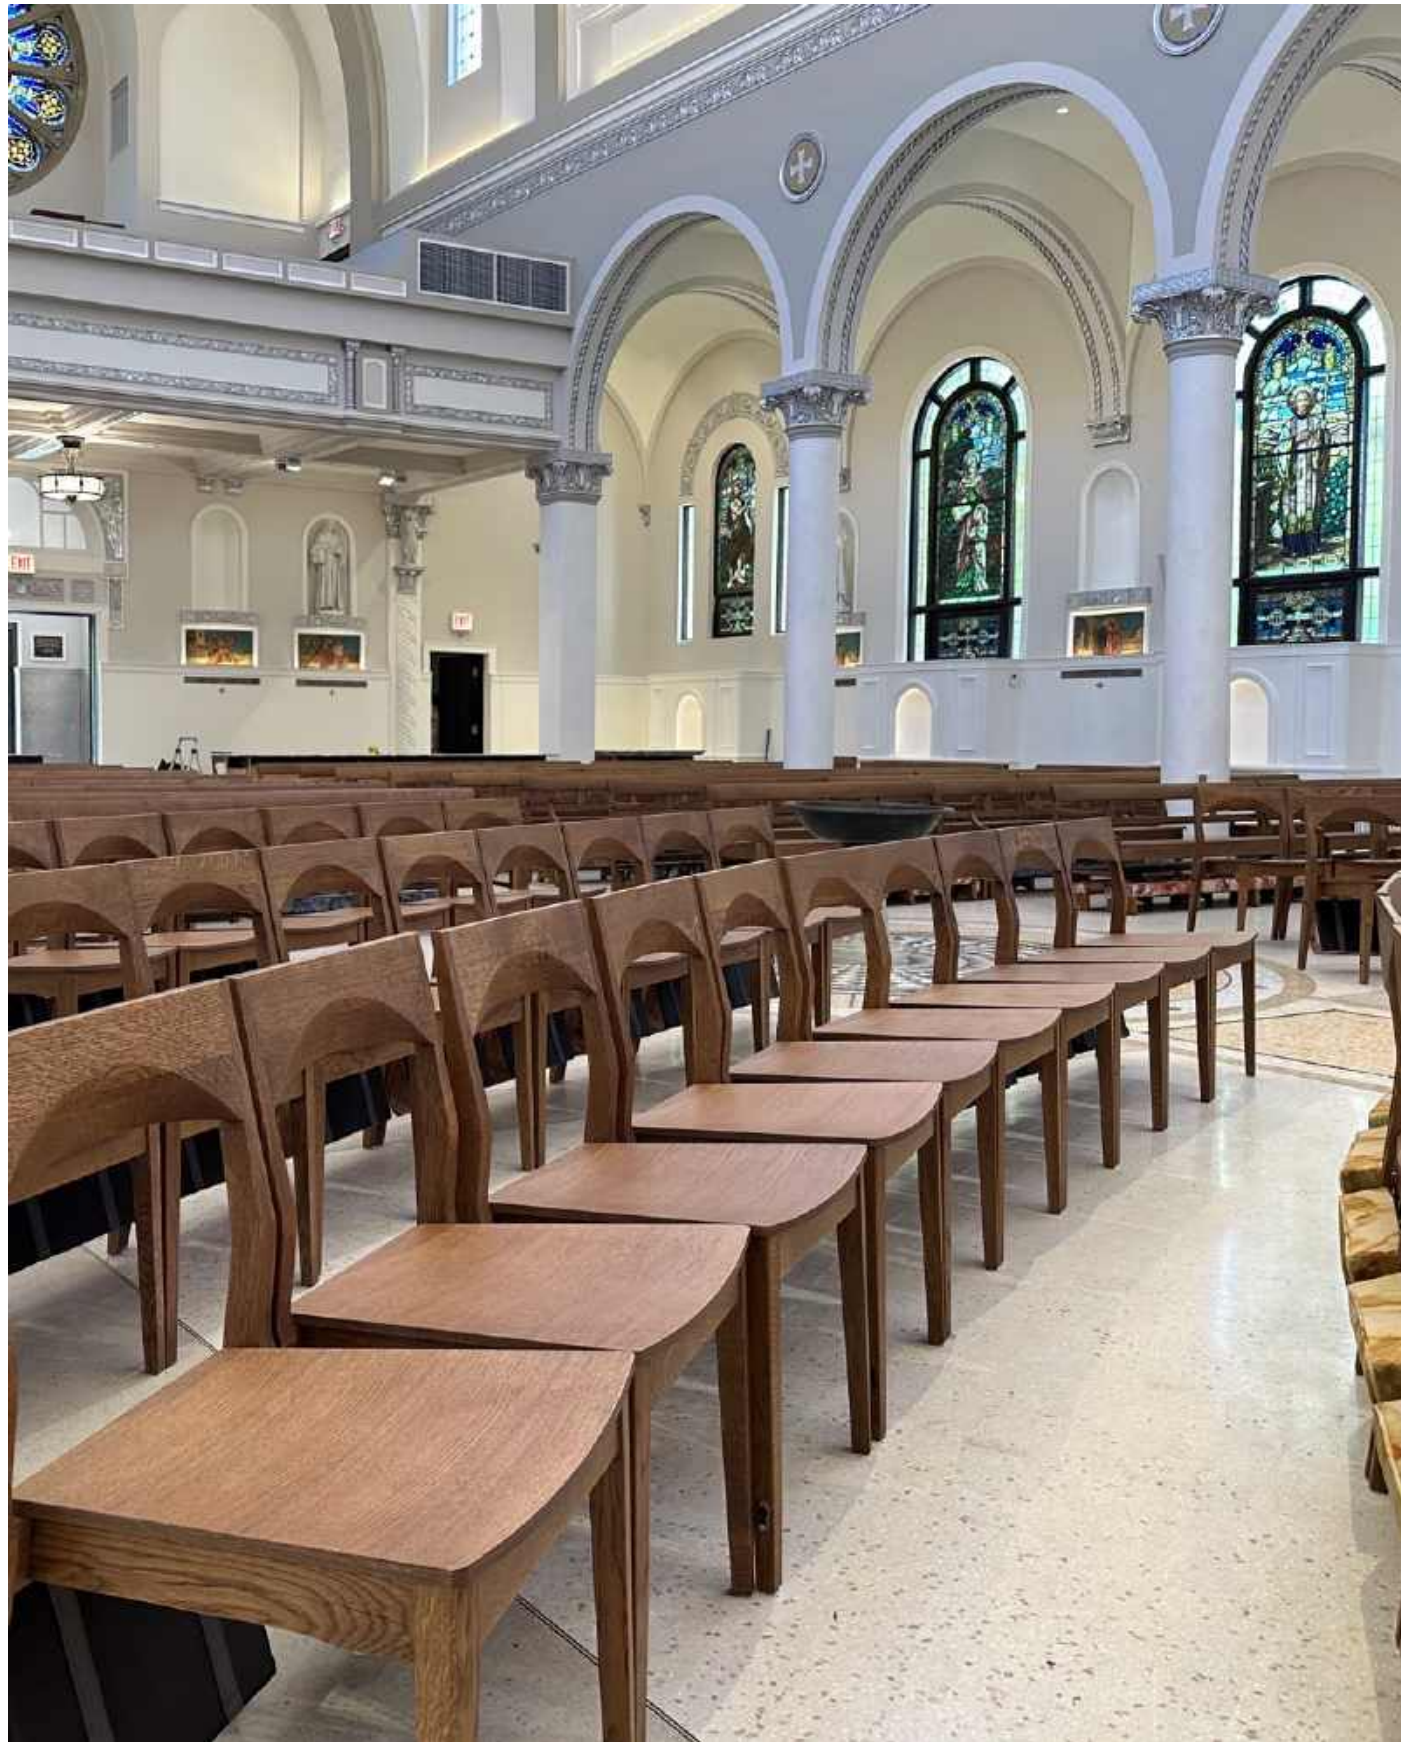

© Luke Hughes Designs Ltd 2026

Completion (looking West)
Shrine of Our Lady of Pompeii, Chicago

© Luke Hughes Designs Ltd 2026

Front rows - stacking 'St Edmund's' chairs

Shrine of Our Lady of Pompeii, Chicago