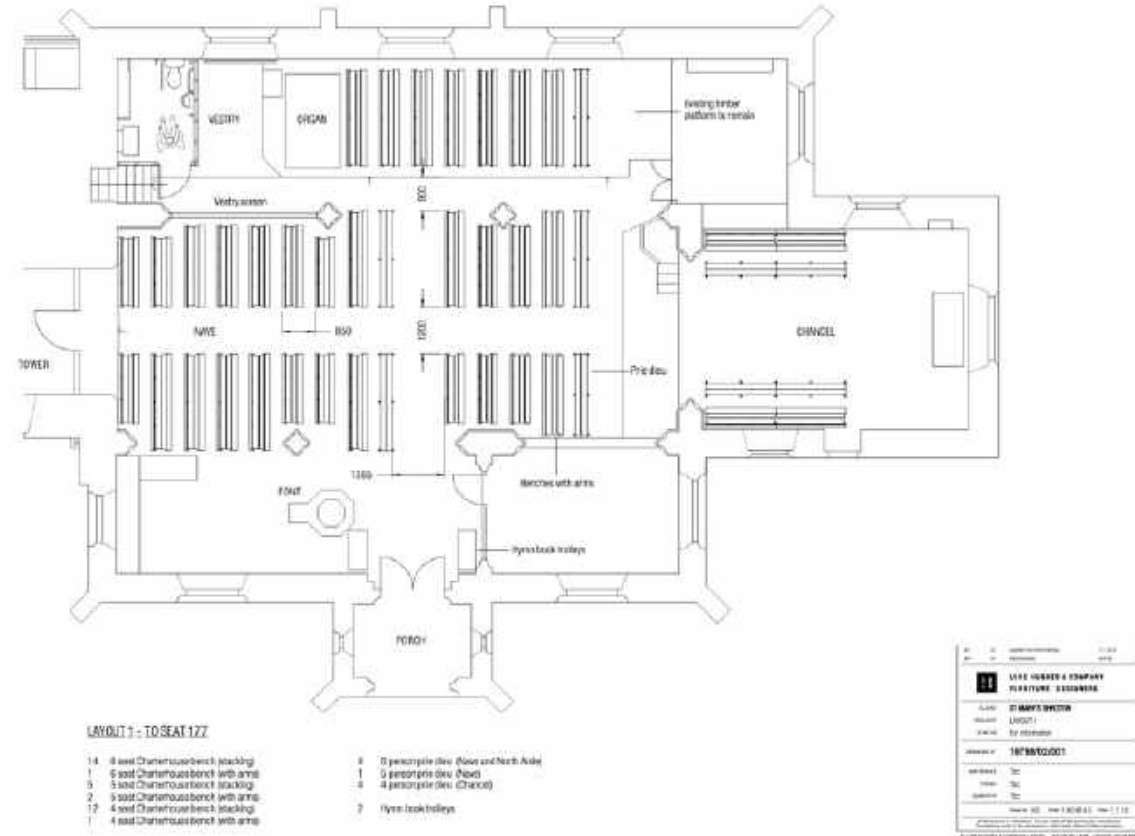

Chapel of St John, Tower of London

President's chair

Chapel of St John, Tower of London

20

© Luke Hughes Designs Ltd 2026

Re-seating (2012) St Mary's, Shroton

© Luke Hughes Designs Ltd 2026

Before
St Mary's Shroton
22