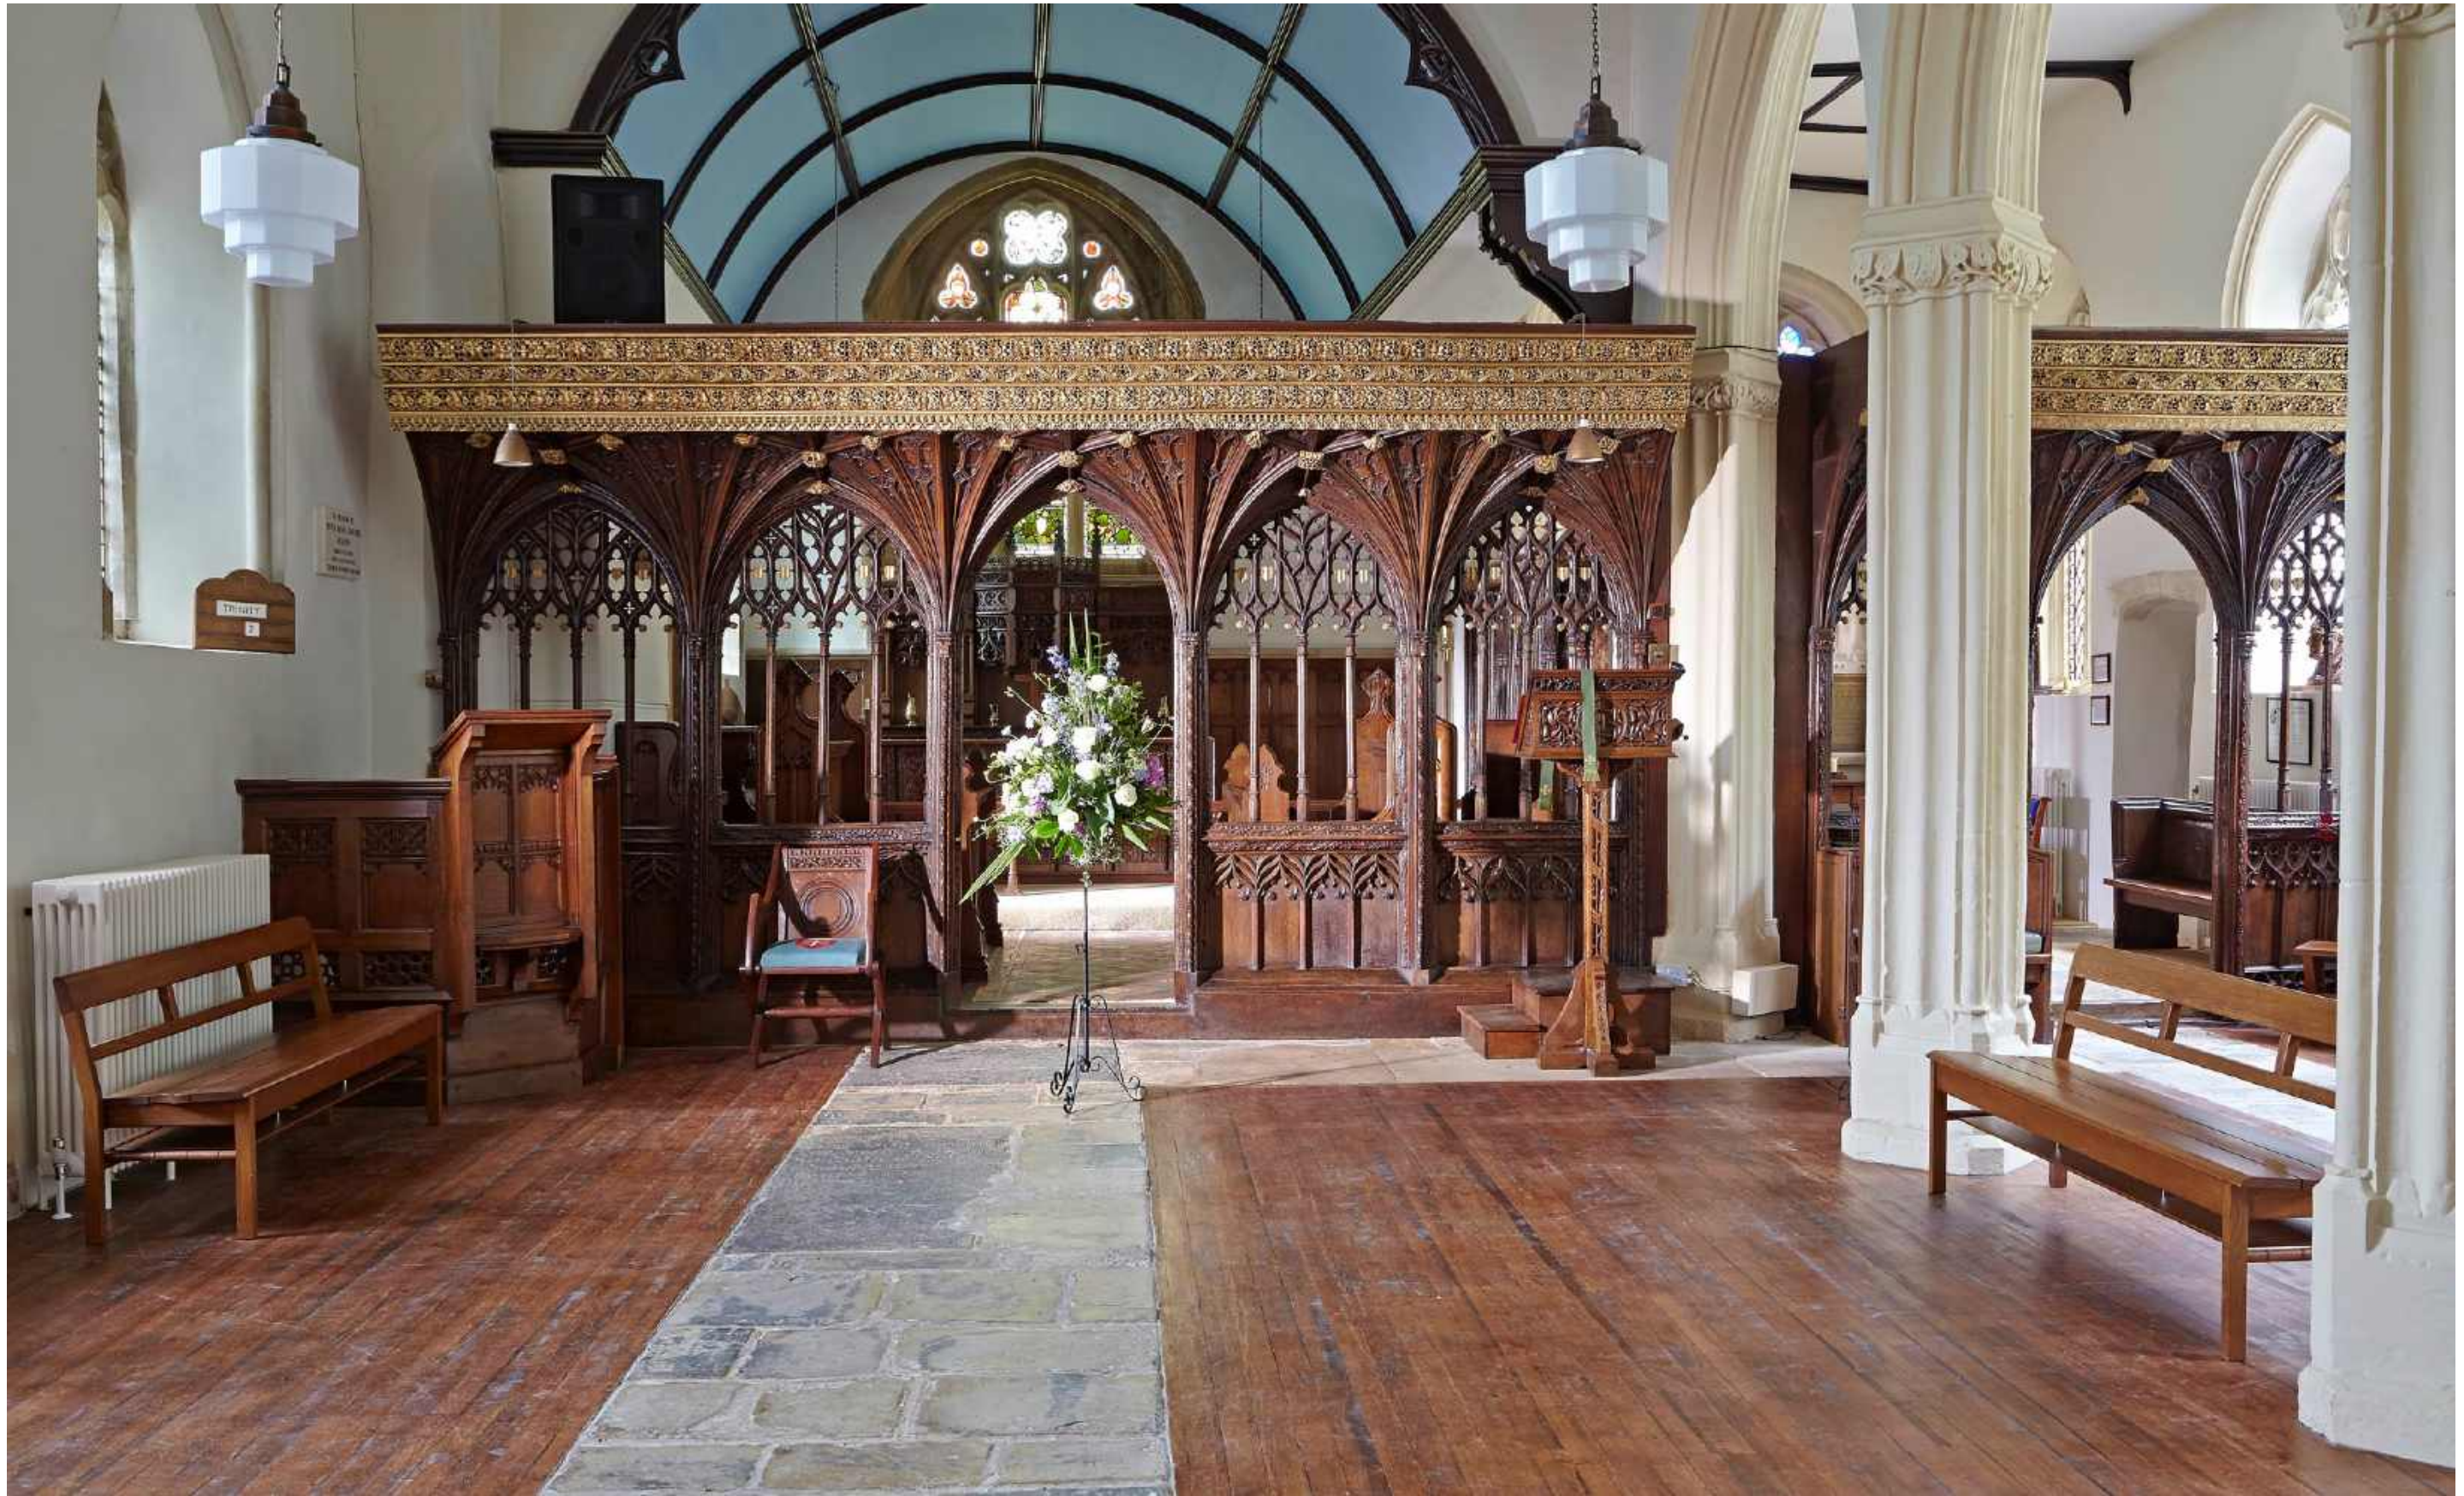

Collegiate layout
St Andrew's, Feniton

Cleared for community use

St Andrew's, Feniton