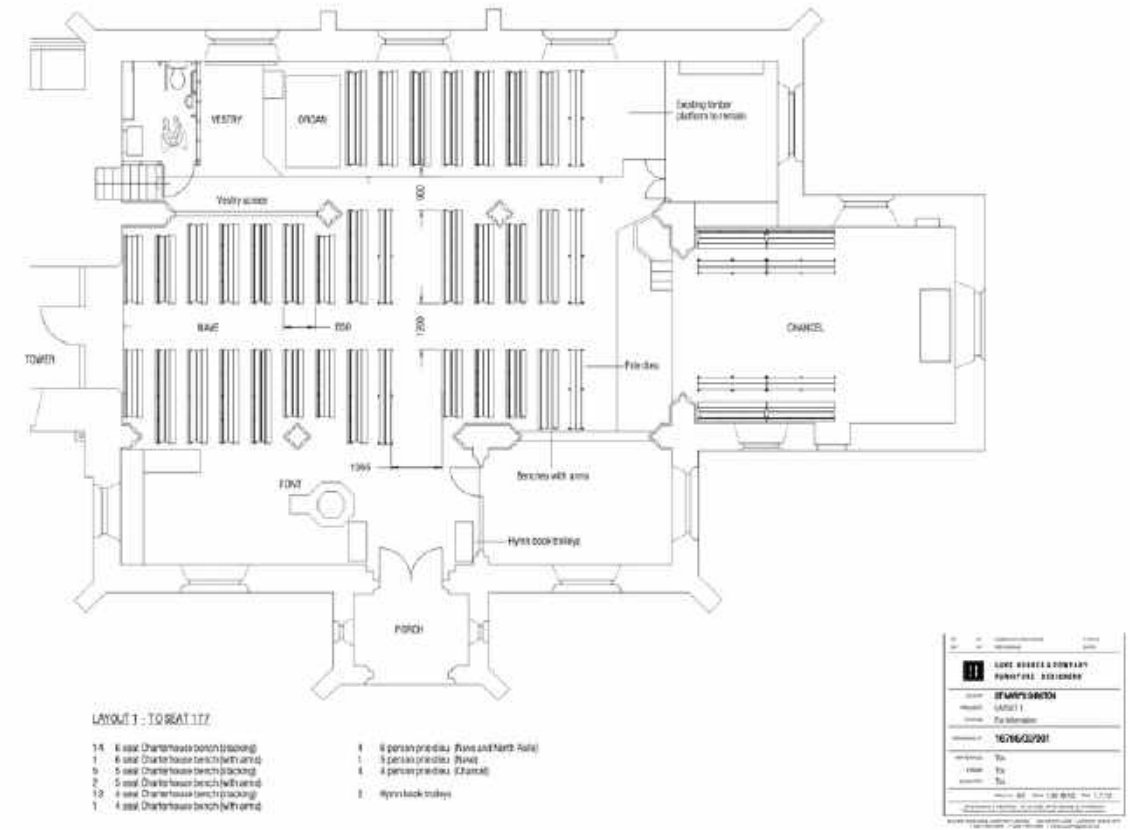

Chapel of St John, Tower of London

President's chair

Chapel of St John, Tower of London

20

© Luke Hughes Designs Ltd 2026

Re-seating (2012) St Mary's, Shroton

© Luke Hughes Designs Ltd 2026

Before
St Mary's Shroton
22