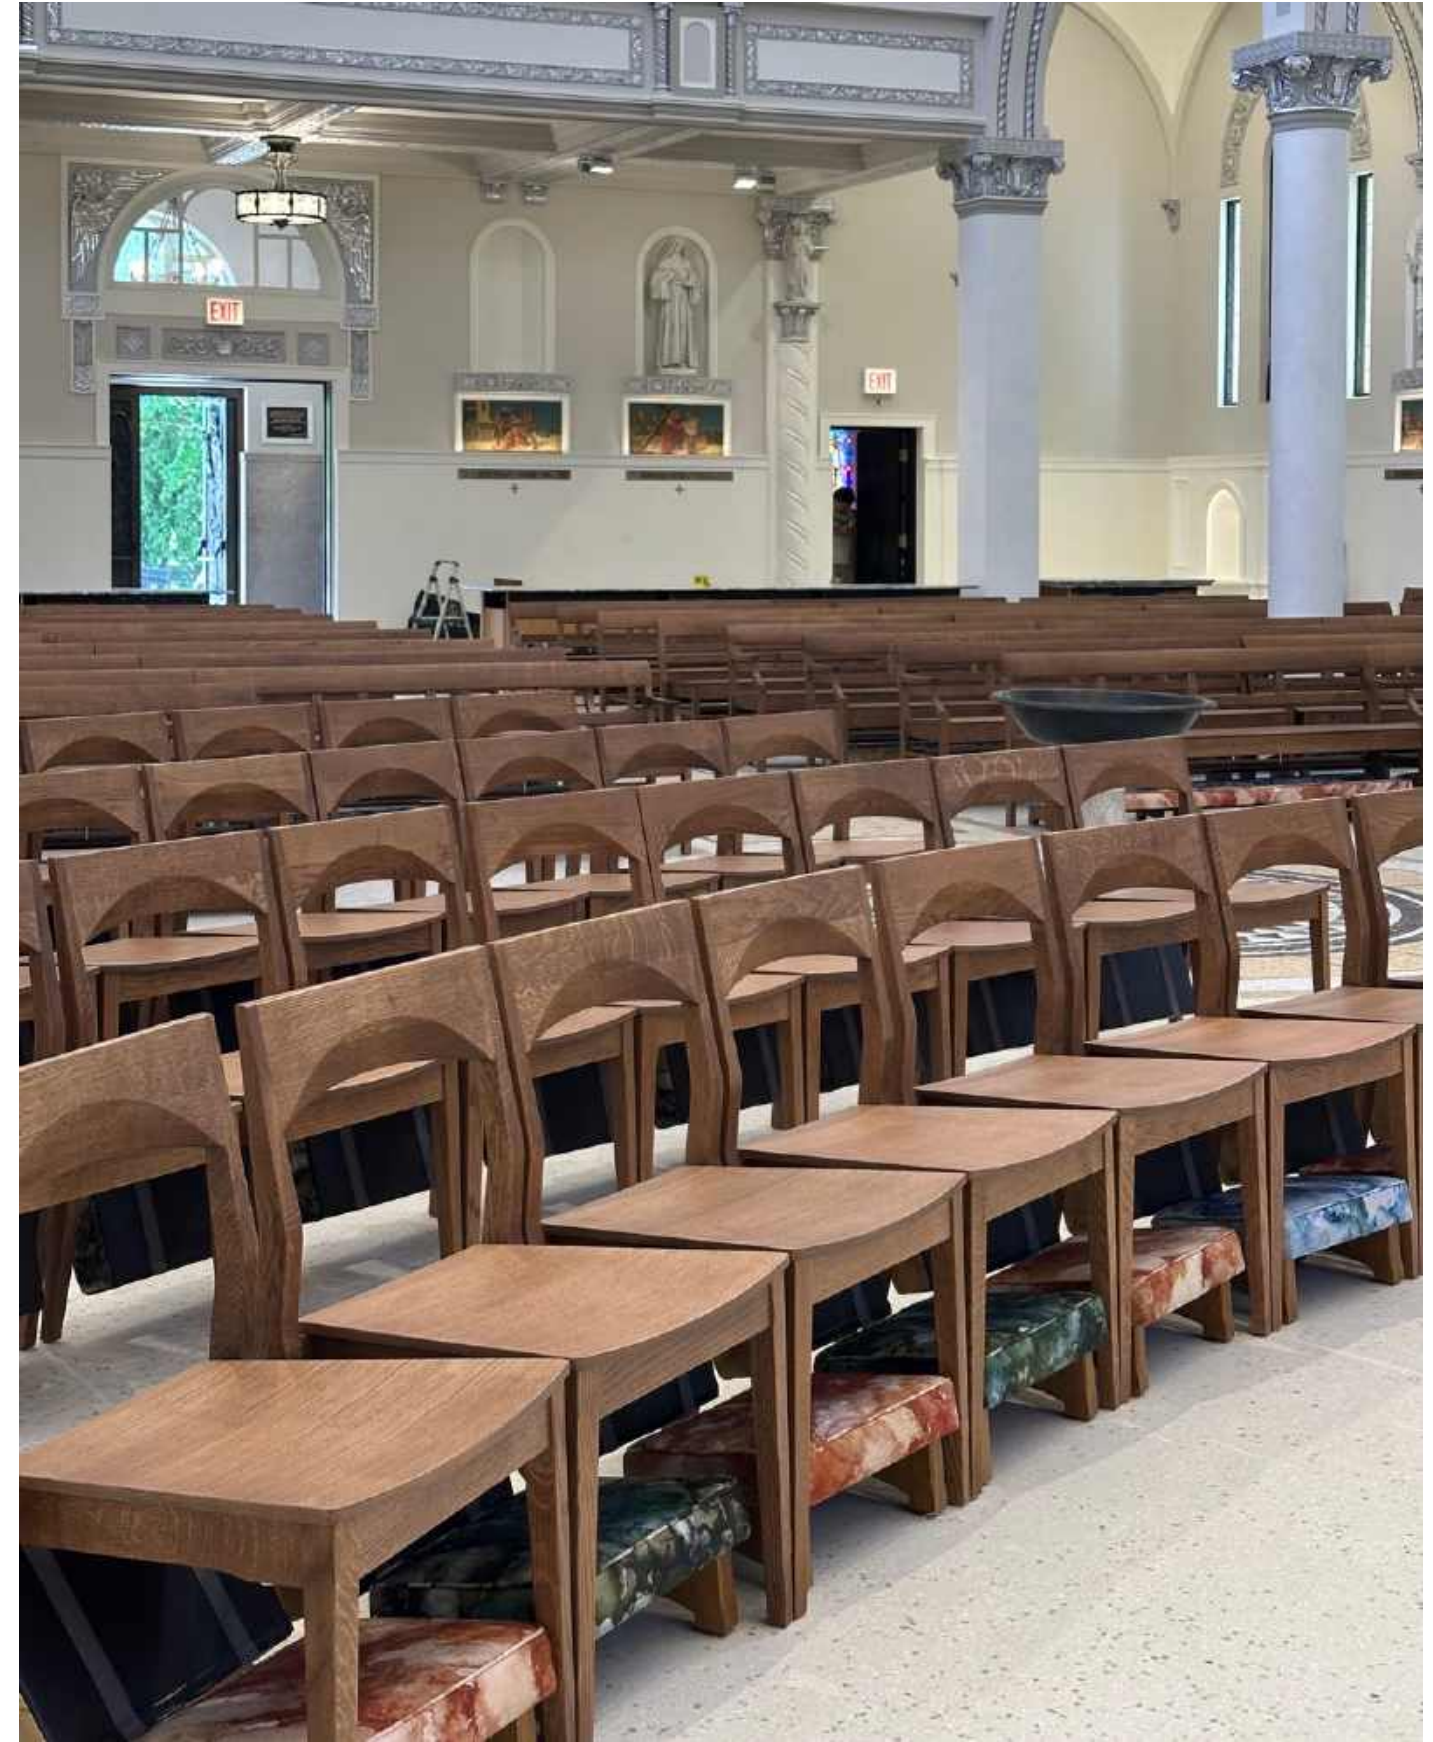

© Luke Hughes Designs Ltd 2026

Completion (looking West)
Shrine of Our Lady of Pompeii, Chicago

© Luke Hughes Designs Ltd 2026

Front rows - stacking 'St Edmund's' chairs

Shrine of Our Lady of Pompeii, Chicago