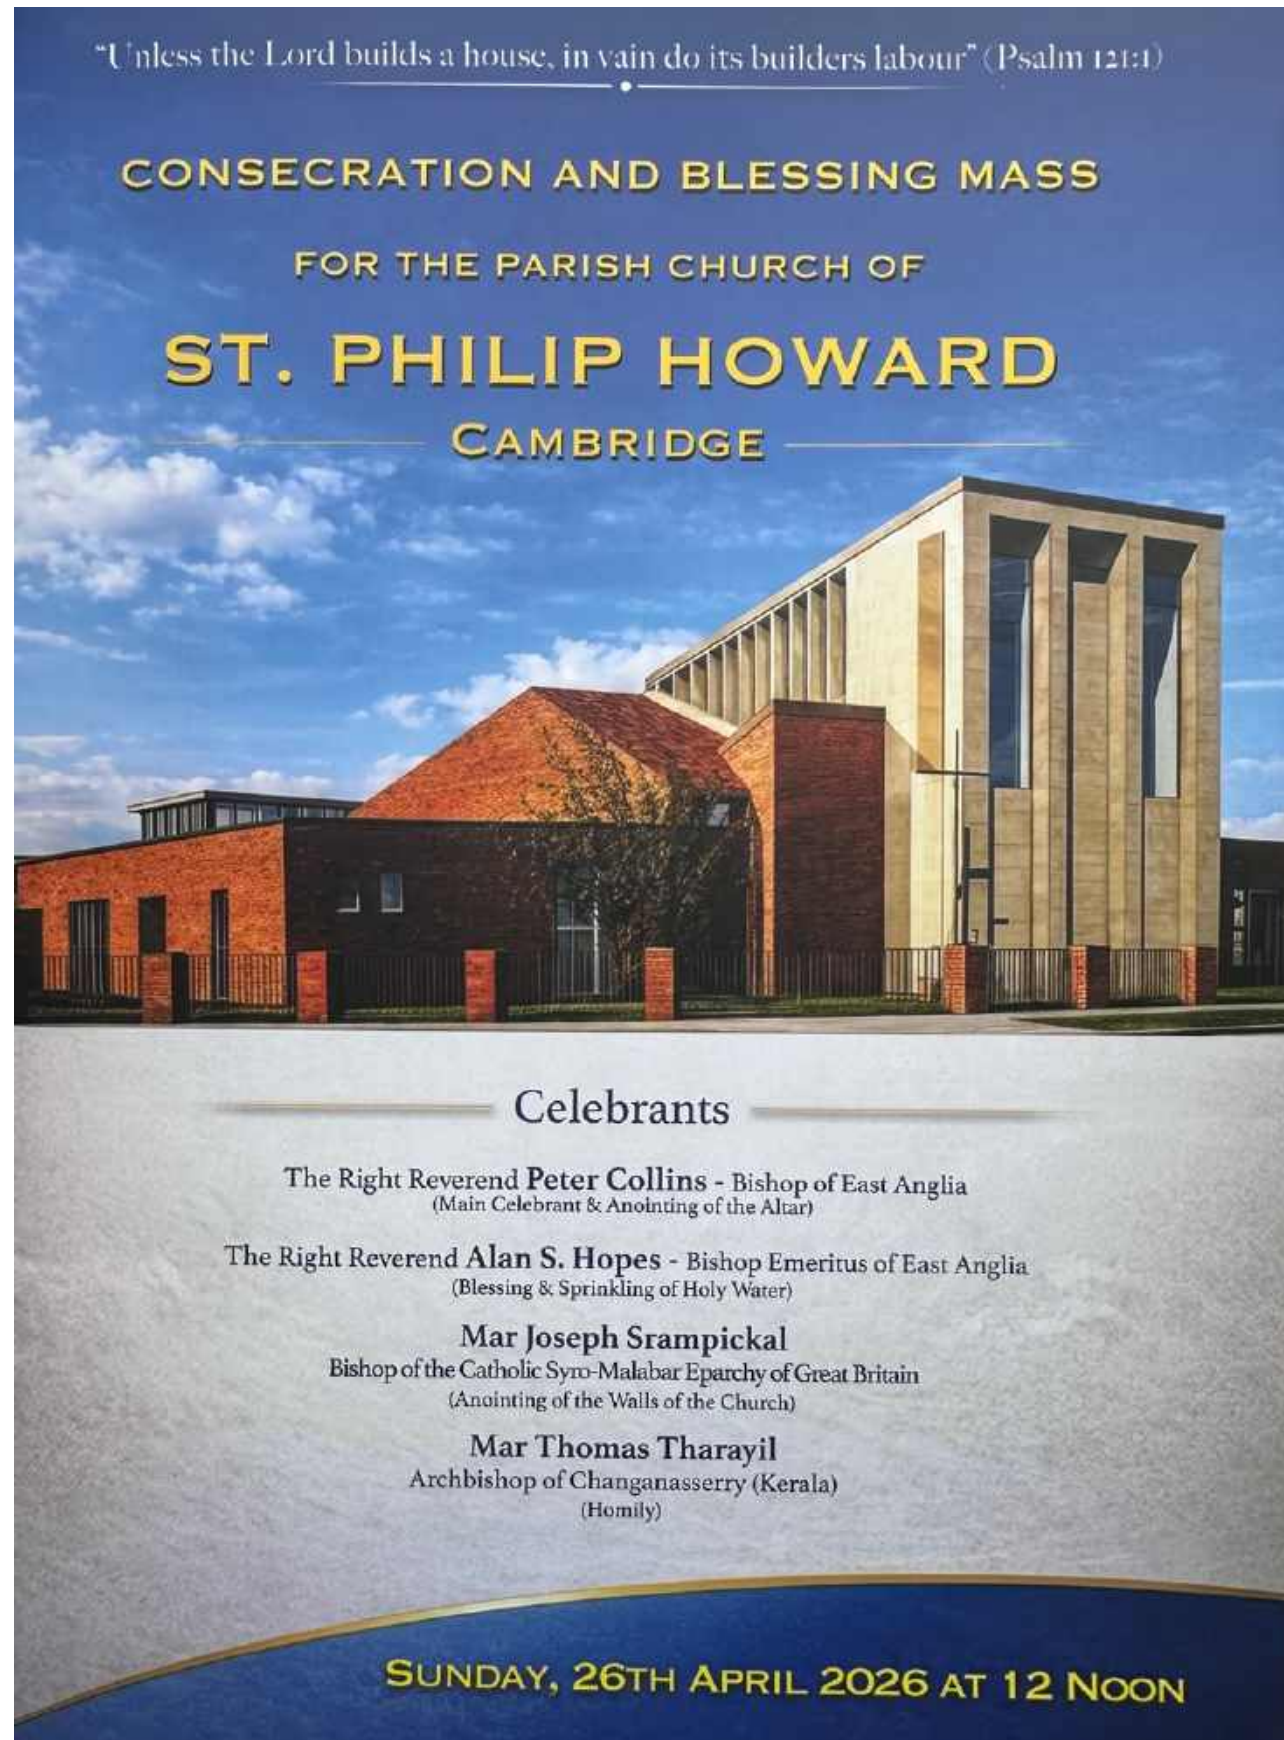

Looking North West
St Philip Howard, Cambridge

© Luke Hughes Designs 2026