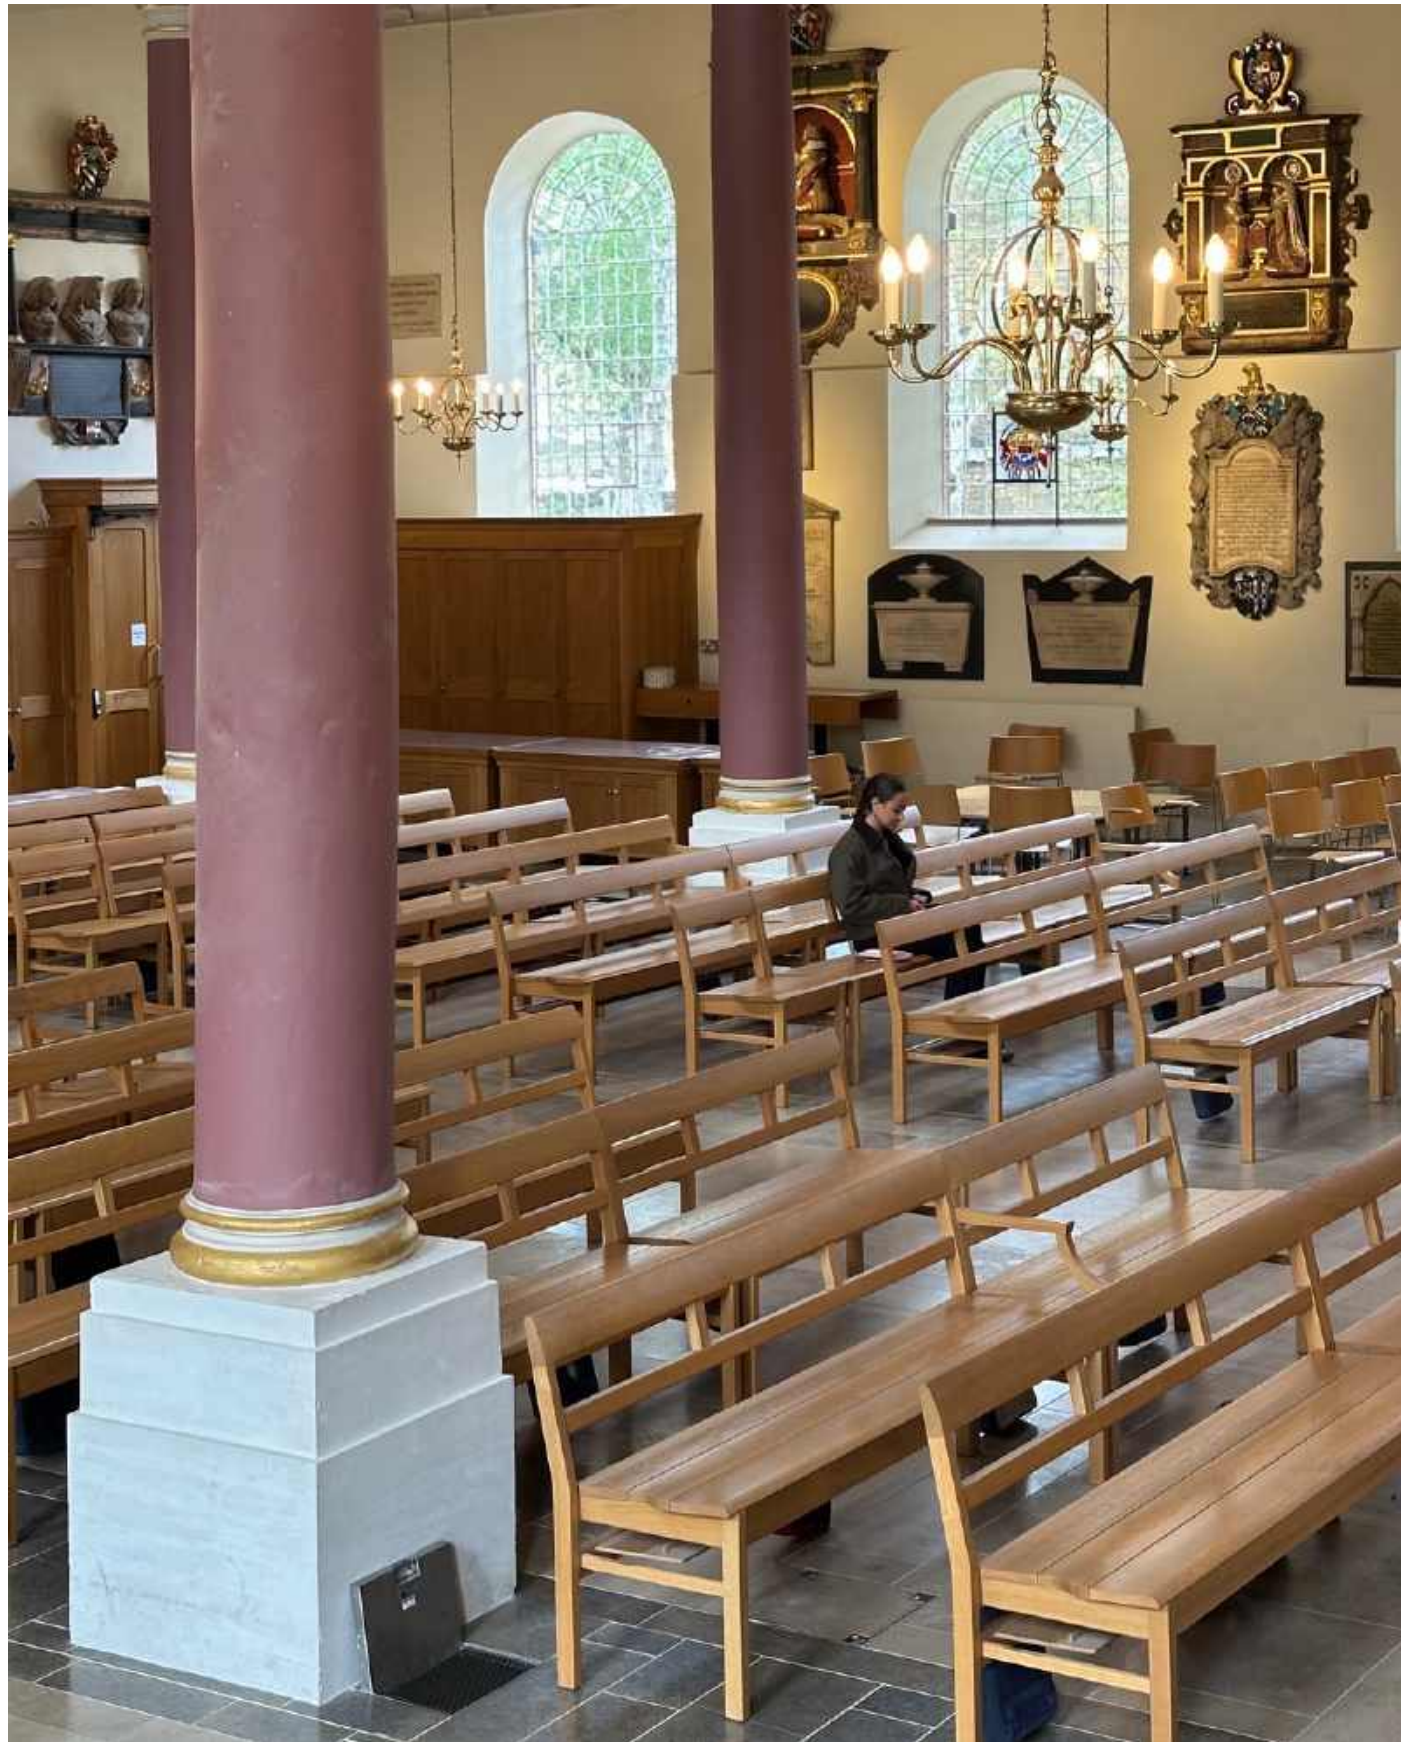

Reordering scheme (2026)

St Mary Magdalene, Richmond

© Luke Hughes Designs Ltd 2026

Looking East
St Mary Magdalene, Richmond

© Luke Hughes Designs Ltd 2026

Clergy seats, prayer-desk, altar etc.

St Mary Magdalene, Richmond