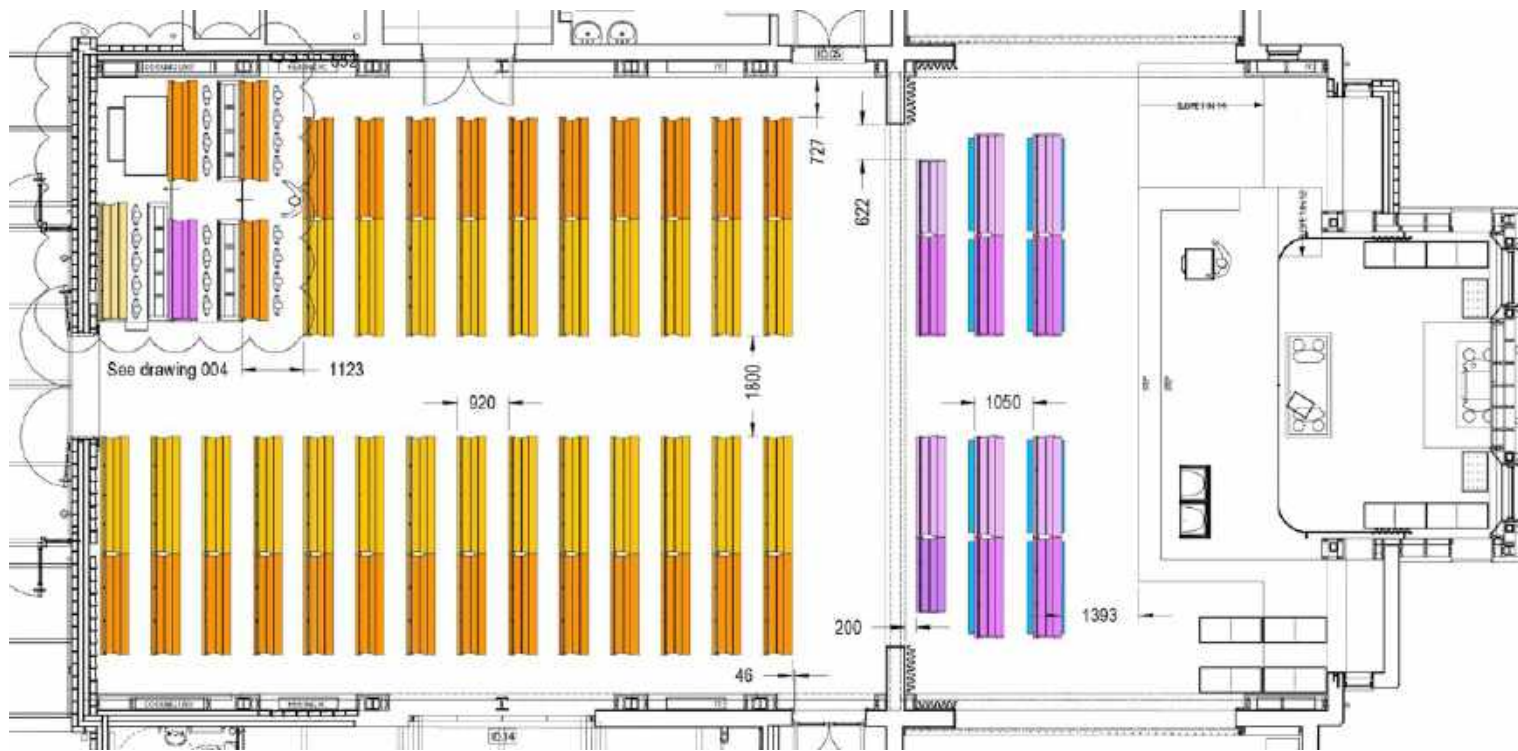

© Luke Hughes Designs 2026

Some of the final layouts
St Philip Howard, Cambridge