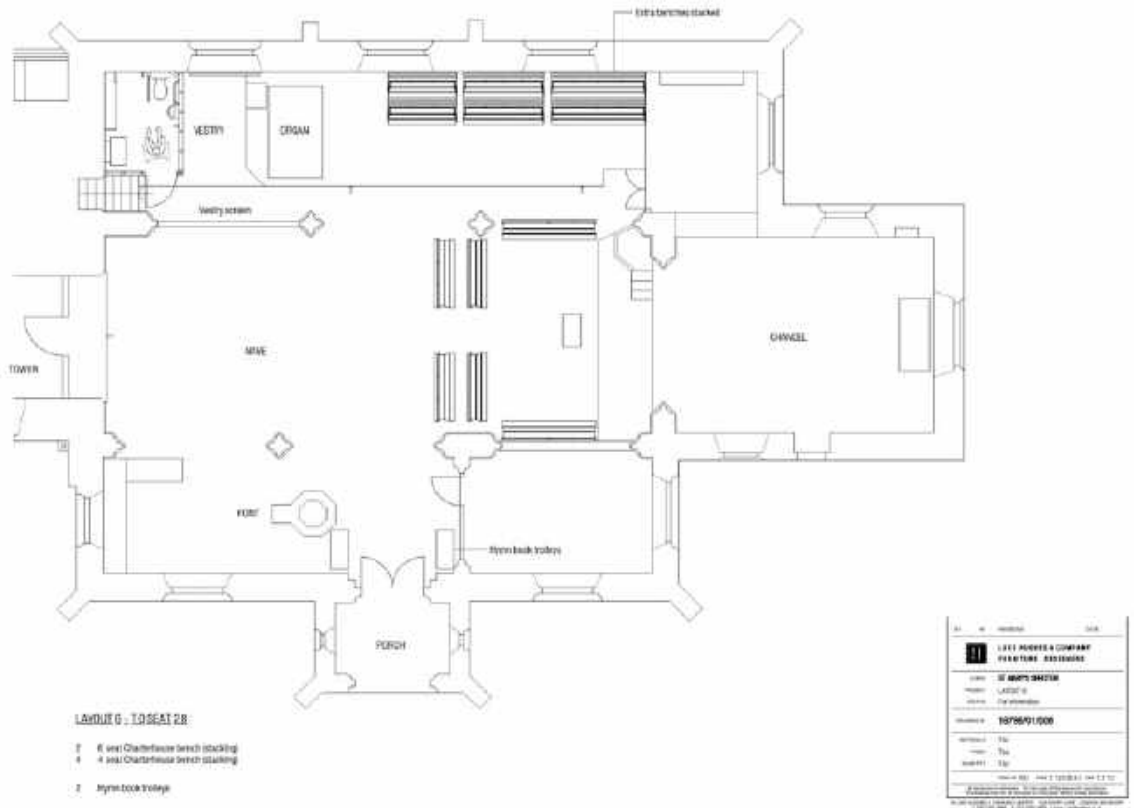

Chapel of St John, Tower of London

President's chair

Chapel of St John, Tower of London

20

© Luke Hughes Designs Ltd 2026

Re-seating (2012) St Mary's, Shroton

© Luke Hughes Designs Ltd 2026

Before
St Mary's Shroton
22