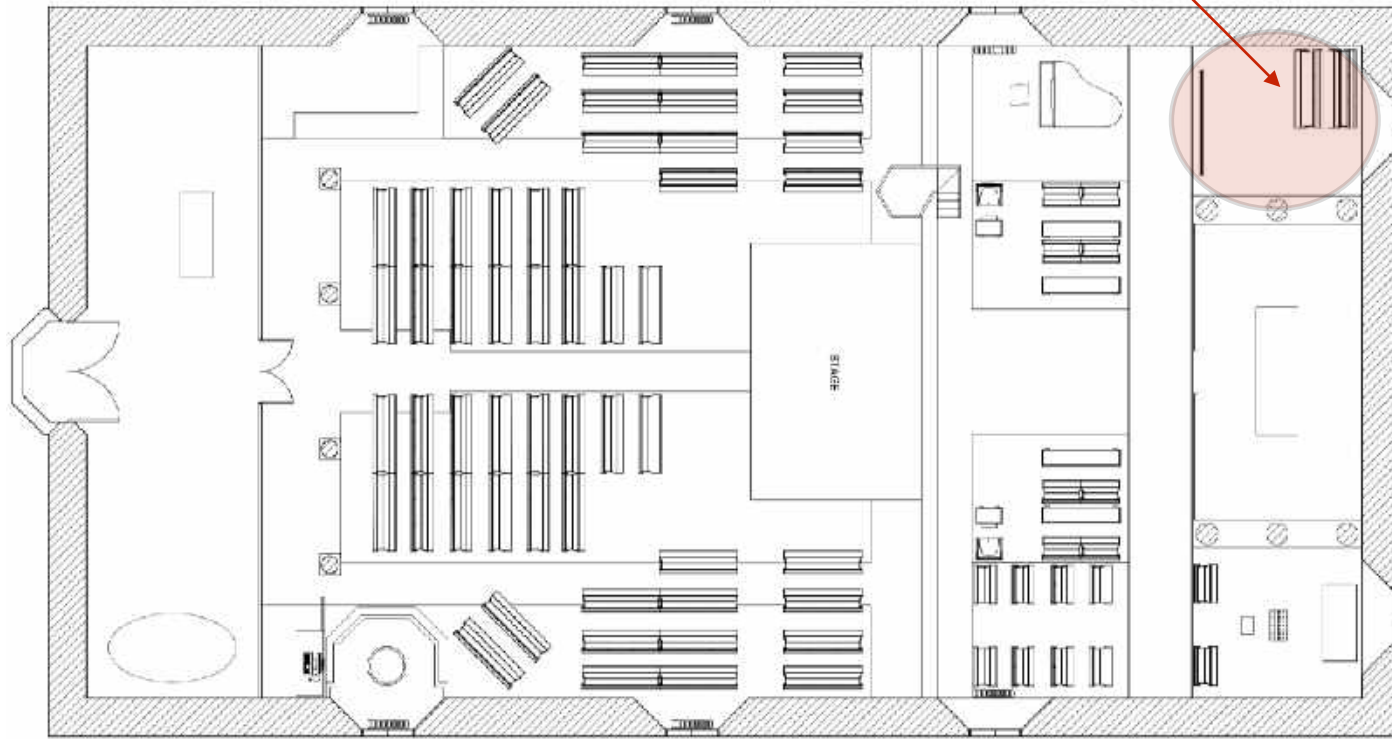

Possible storage area for stacks

Theatre performance (e.g. during 2018, there were 80 concerts and 70 theatre performances)